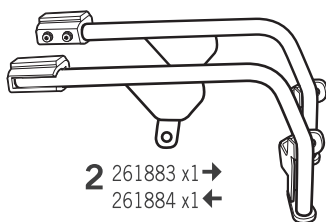

SHAD

DUCATI DIAVEL 1200 '14

D0DV14IF

3P
SYSTEM

DESIGNED IN
BARCELONA

1 261881 x1 →
261882 x1 ←

2 261883 x1 →
261884 x1 ←

3 303020 x8
Ø8

4 304028 x8
M8 x 25 Din 7380

! WARNING!

GB

To complete the set, remember to purchase the backrest with your preferred color. Do not fully tighten. Do not fully tighten the screws until it is ensured that the KIT is correctly attached and aligned.